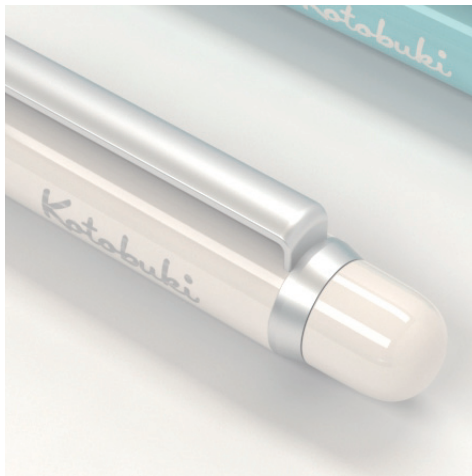

2018  
Upcoming  
Products

Slim 3F

Slim and smooth body design.

Various finishes are available:  
Painting, baked-in coating and  
plating

Within this slim body, we precision  
engineered and installed our Rotation  
Mechanism with 3 Functions.

**KOTOBUKI**